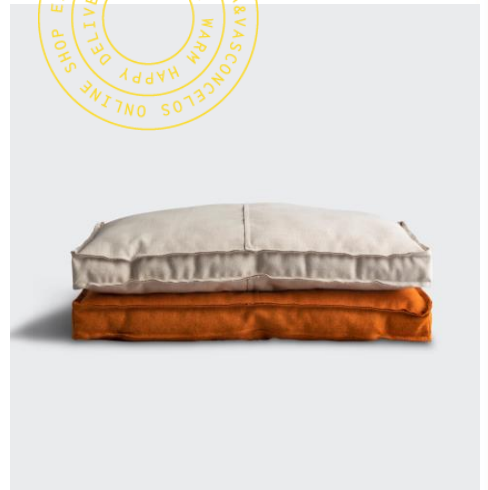

SAARANHA&VASCONCELOS
NOTHING LESS.

Mandarin Set

MADE IN PORTUGAL

WOOL

Handmade in wool broadcloth, the Mandarin Set comes with two identical pillows - one in Mandarin Orange, the other in Blush White. The rectangle shape with 70 cm x 45 cm gives your sofa or Armchair a proper modern and stylish look.

SPECIFICATIONS

45 x 70 x 4H (CM)

COLORS

MANDARIN BLUSH