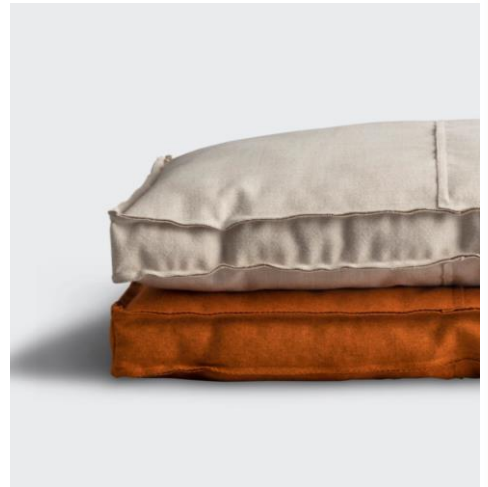

SAARANHA&VASCONCELOS
NOTHING LESS.

Mandarin Set

MADE IN PORTUGAL

WOOL

Handmade in wool broadcloth, the Mandarin Set comes with two identical pillows - one in Mandarin Orange, the other in Blush White. The rectangle shape with 70 cm x 45 cm gives your sofa or Armchair a proper modern and stylish look.

SPECIFICATIONS

45 x 70 x 4H (CM)

COLORS

MANDARIN BLUSH