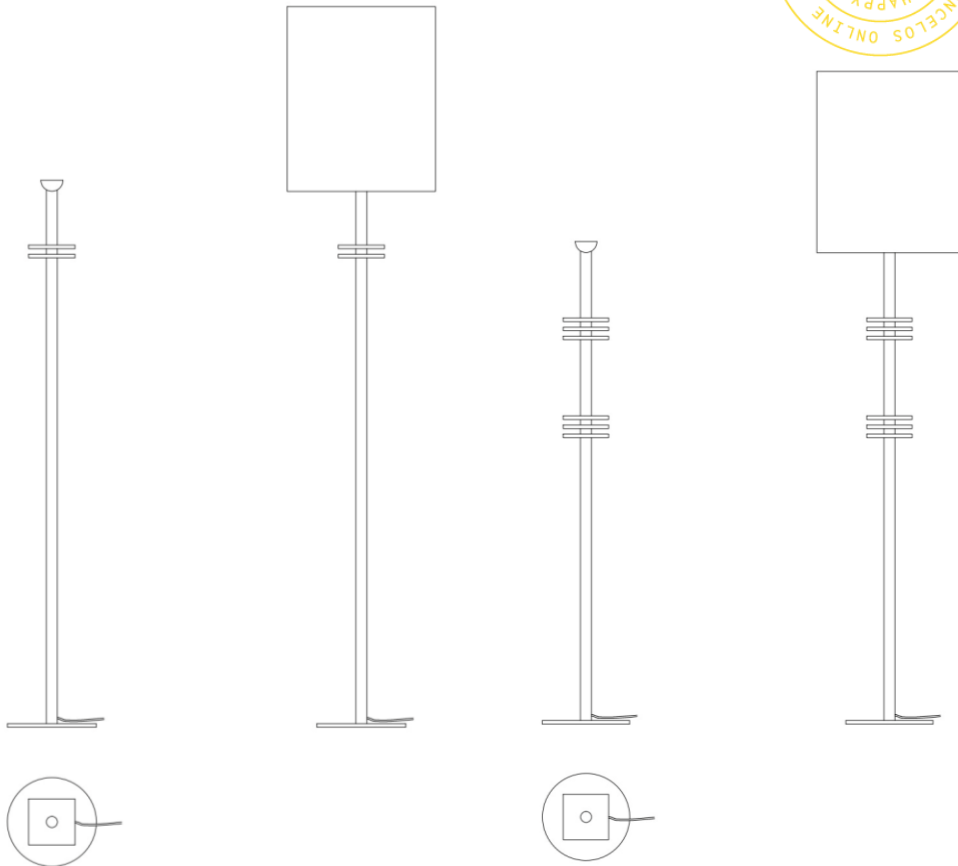

SAARANHA&VASCONCELOS
NOTHING LESS.

Floor Lamp Petite

MADE IN PORTUGAL

STEEL, BRONZE AND WOOL

Floor lamp with tall base in bronze and darkened brass with square pieces of marble applied to create a symmetrical or asymmetrical movement depending on its position. Set side by side with the Grand model for a more complete combo.

SPECIFICATIONS
125 x 25 (CM)

COLORS
BLACK AND MARBLE

SAARANHA&VASCONCELOS
NOTHING LESS.

Floor Lamp Petite

MADE IN PORTUGAL

STEEL, BRONZE AND WOOL

Floor lamp with tall base in bronze and darkened brass with square pieces of marble applied to create a symmetrical or asymmetrical movement depending on its position. Set side by side with the Grand model for a more complete combo.

SPECIFICATIONS
125 x 25 (CM)

COLORS
BLACK AND MARBLE