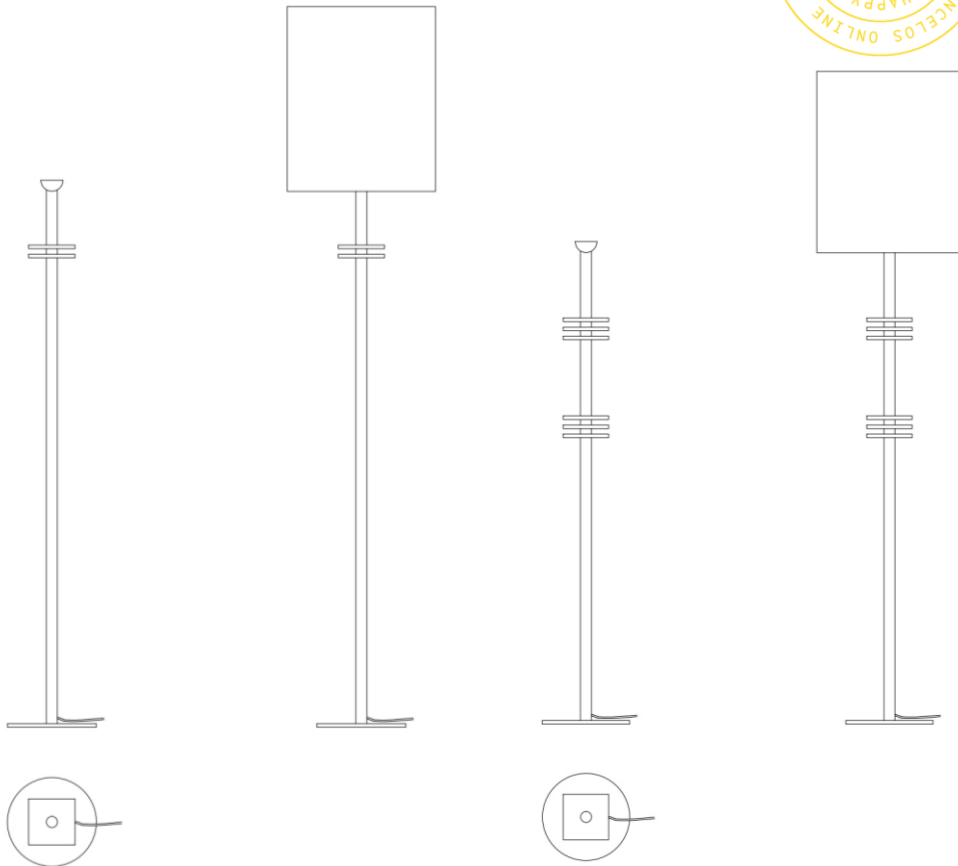

## Floor Lamp Grand

MADE IN PORTUGAL

STEEL, BRONZE AND WOOL

Floor lamp with tall base in bronze and darkened brass with square pieces of marble applied to create a symmetrical or asymmetrical movement depending on its position. Set side by side with the Petite model for a more complete combo.

### SPECIFICATIONS

150 x 25 (CM)