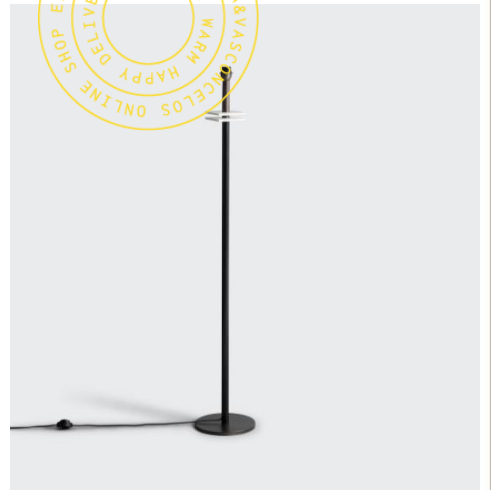

## Floor Lamp Grand

MADE IN PORTUGAL

STEEL, BRONZE AND WOOL

Floor lamp with tall base in bronze and darkened brass with square pieces of marble applied to create a symmetrical or asymmetrical movement depending on its position. Set side by side with the Petite model for a more complete combo.

### SPECIFICATIONS

150 x 25 (CM)