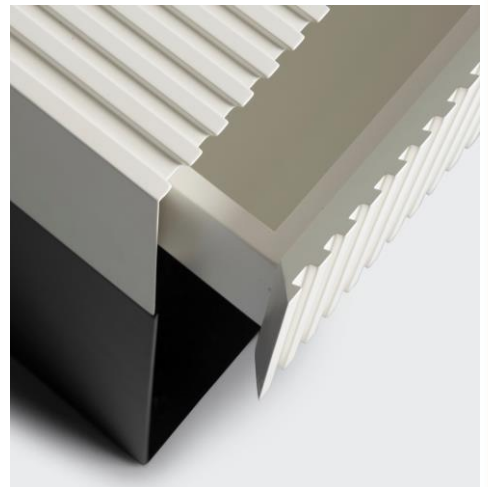

## Bedside Steel Table

MADE IN PORTUGAL

WOOD AND WEATHERING STEEL

Available with 65 cm, the bedside table comes with a proper drawer, ideal to store your first-hand needs. Add it to your minimalist suite to add a pop of design or set along the colored-walls room to emphasize the décor.

### SPECIFICATIONS

65 X 40 X H60 (CM)

### COLORS

BLACK AND WHITE